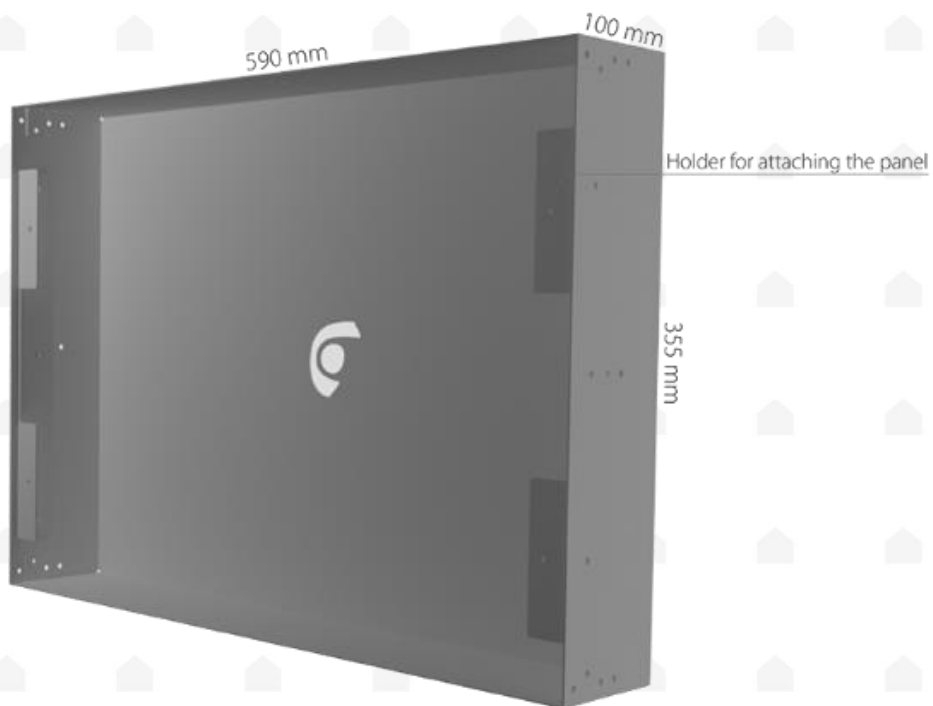

Dozer – 22" Android Wall Panel

Product nr. CC-D-1

About

Dozer is ready to be the elegant building control and visualization center for your smart home. Its 22" touch display enables the best possible overview of any building automation system. Dozer enables you to install your own Android apps and it can also serve as internal intercom unit.

Technical Specifications

Product description:	Flush mounted Android wall panel
Frame Size:	602 x 372 x 5 mm (WxHxD)
Flush mounted box size:	590 x 355 x 100 mm (WxHxD)
Frame color:	white
Touch panel:	21,5" (54,61cm) 1920x1080
CPU:	Rockchip RK3288 - Quad core 1.8 GHz ARM Cortex-A17
RAM:	2 GB
Disk size:	SD card 32 GB
OS:	Android 6.0
Power supply:	100-240V 50/60 Hz
Power consumption:	approx. 40 W