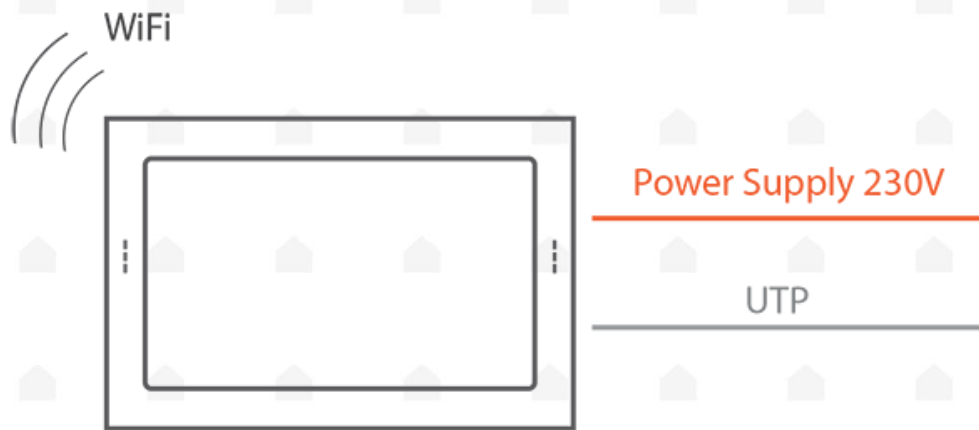

Wiring diagram

Dozer
22" Android Wall Panel