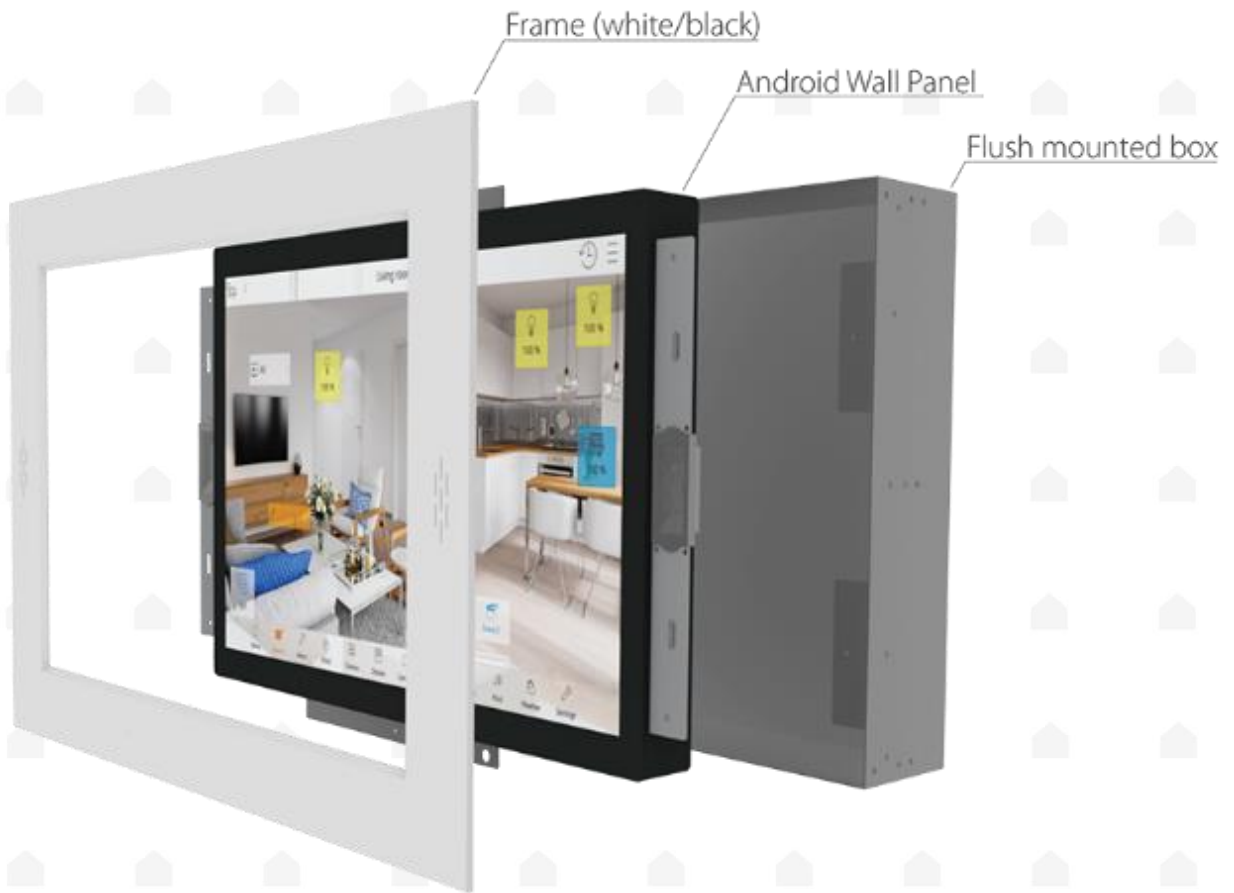

Dozer – 22" Android Wall Panel

Product nr. CC-D-1

About

Dozer is ready to be the elegant building control and visualization center for your smart home. Its 22" touch display enables the best possible overview of any building automation system. Dozer enables you to install your own Android apps and it can also serve as internal intercom unit.

Technical Specifications

Product description:	Flush mounted Android wall panel
Frame Size:	602 x 372 x 5 mm (WxHxD)
Flush mounted box size:	590 x 355 x 100 mm (WxHxD)
Frame color:	white
Touch panel:	21,5" (54,61cm) 1920x1080
CPU:	Rockchip RK3288 - Quad core 1.8 GHz ARM Cortex-A17
RAM:	2 GB
Disk size:	SD card 32 GB
OS:	Android 6.0
Power supply:	100-240V 50/60 Hz
Power consumption:	approx. 40 W