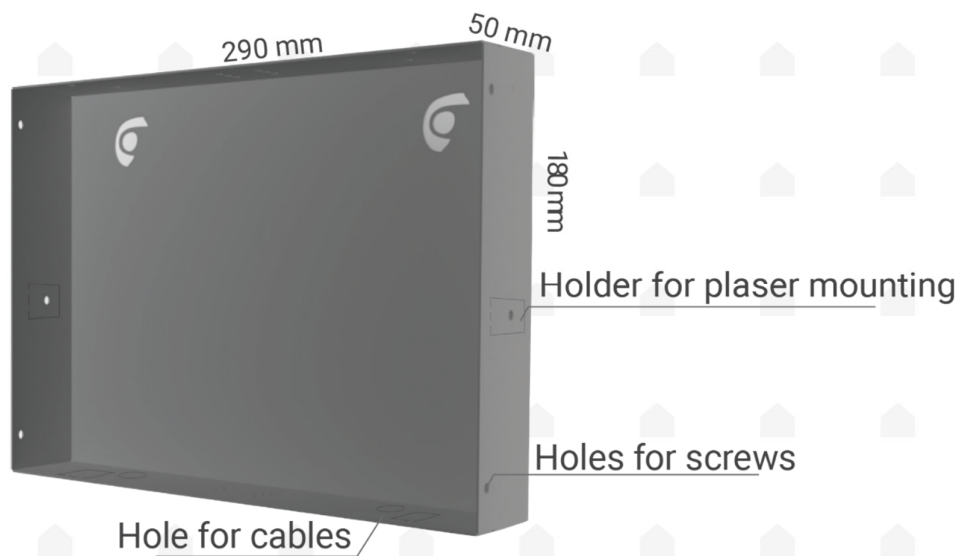

Bobcat – 10" Android Wall Panel

Product nr. CC-B-1

About

Bobcat is a 10" Android wall panel with stylish metal frame. Use Bobcat as a central controlling unit, intercom or as a smart switch. We recommend using it in all the rooms with larger number of devices (lights, shades). Install your own Android apps and control your smart home in style.

Technical Specifications

Product description:	Flush mounted Android wall panel
Frame Size:	305 mm x 196 mm x 2mm (WxHxD)
Flush mounted box size:	290 mm x 180 mm x 50 mm (WxHxD)
Frame color:	black, white
Touch panel:	Lenovo Tab M10 Tablet Display: 10.1" CPU: Qualcomm® Snapdragon™ 450 Processor (1.80GHz)
OS:	Android Oreo
Power supply:	100-240V 50/60 Hz
Power consumption:	approx. 40 W