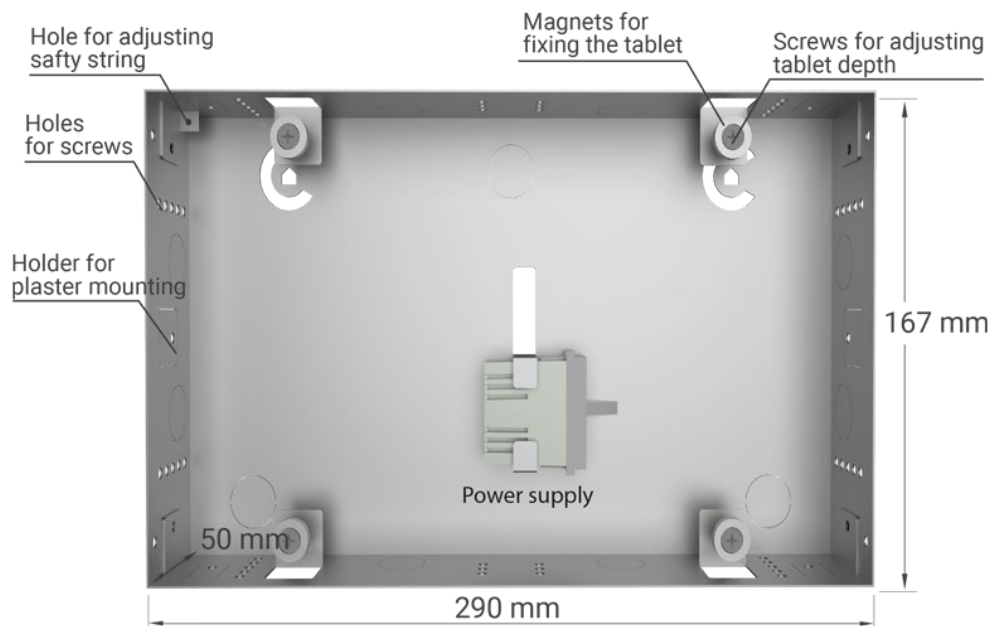

Bobcat White / Black – 10" Android Wall Panel

Product nr. CC-BW-2 / CC-BB-2

About

Bobcat is a 10" Android wall panel with stylish metal frame. Use Bobcat as a central controlling unit, intercom or as a smart switch. We recommend using it in all the rooms with larger number of devices (lights, shades). Install your own Android apps and control your smart home in style.

Technical Specifications

Product description:	Flush mounted Android wall panel
Frame Size:	298 mm x 181,5 mm x 2 mm (WxHxD)
Flush mounted box size:	290 mm x 167 mm x 50 mm (WxHxD)
Frame color:	white, black
Touch panel:	Lenovo Tab M10 Plus G3 Display: 10.6" (2000 x 1200) IPS CPU: Mediatek Helio G80
OS:	Android 14
Power supply:	100-240V 50/60 Hz
Power consumption:	approx. 40 W
Product nr.:	CC-BB-2 (Bobcat Black) / CC-BW-2 (Bobcat White)

Exploded View

Frame

Flush mounted box

Wiring diagram