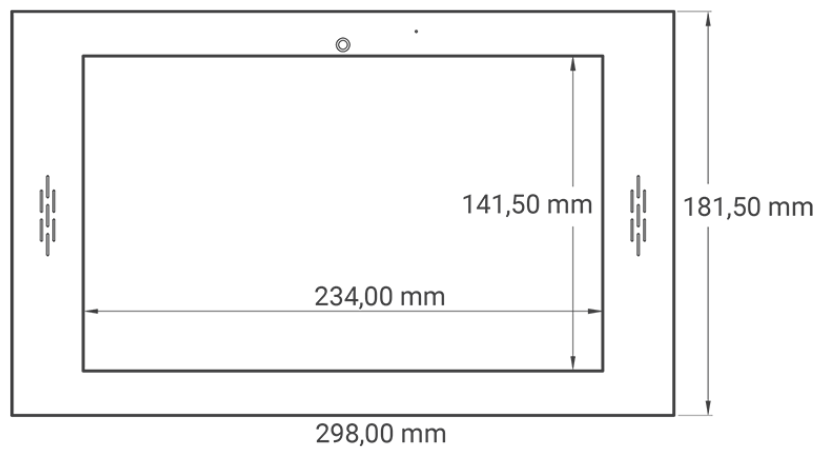

Bobcat White / Black – 10" Android Wall Panel

Product nr. CC-BW-2 / CC-BB-2

About

Bobcat is a 10" Android wall panel with stylish metal frame. Use Bobcat as a central controlling unit, intercom or as a smart switch. We recommend using it in all the rooms with larger number of devices (lights, shades). Install your own Android apps and control your smart home in style.

Technical Specifications

Product description:	Flush mounted Android wall panel
Frame Size:	298 mm x 181,5 mm x 2 mm (WxHxD)
Flush mounted box size:	290 mm x 167 mm x 50 mm (WxHxD)
Frame color:	white, black
Touch panel:	Lenovo Tab M10 Plus G3 Display: 10.6" (2000 x 1200) IPS CPU: Mediatek Helio G80
OS:	Android 14
Power supply:	100-240V 50/60 Hz
Power consumption:	approx. 40 W
Product nr.:	CC-BB-2 (Bobcat Black) / CC-BW-2 (Bobcat White)

Exploded View

Frame

Flush mounted box

Wiring diagram